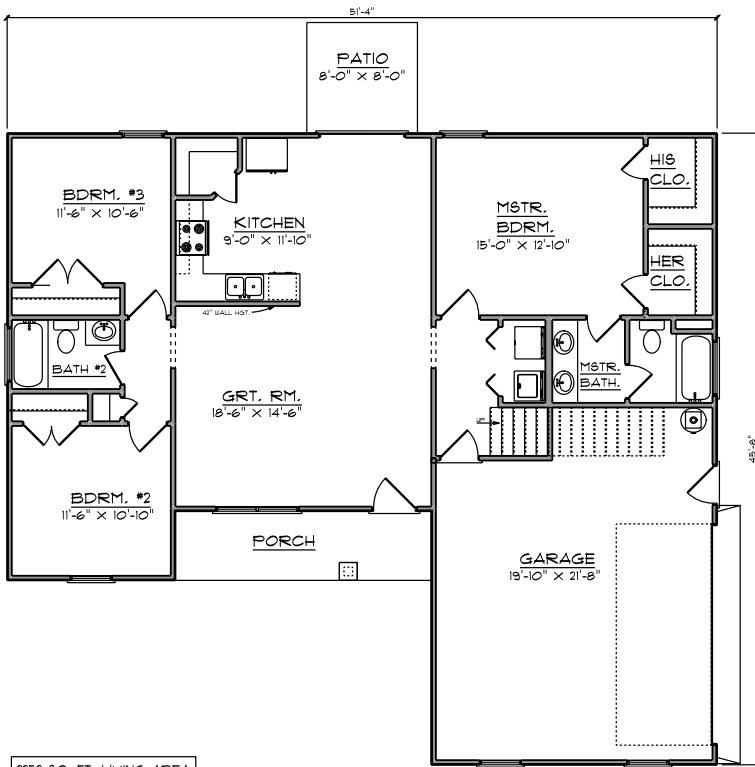

The Anna III RT

2252 SQ. FT. LIVING AREA