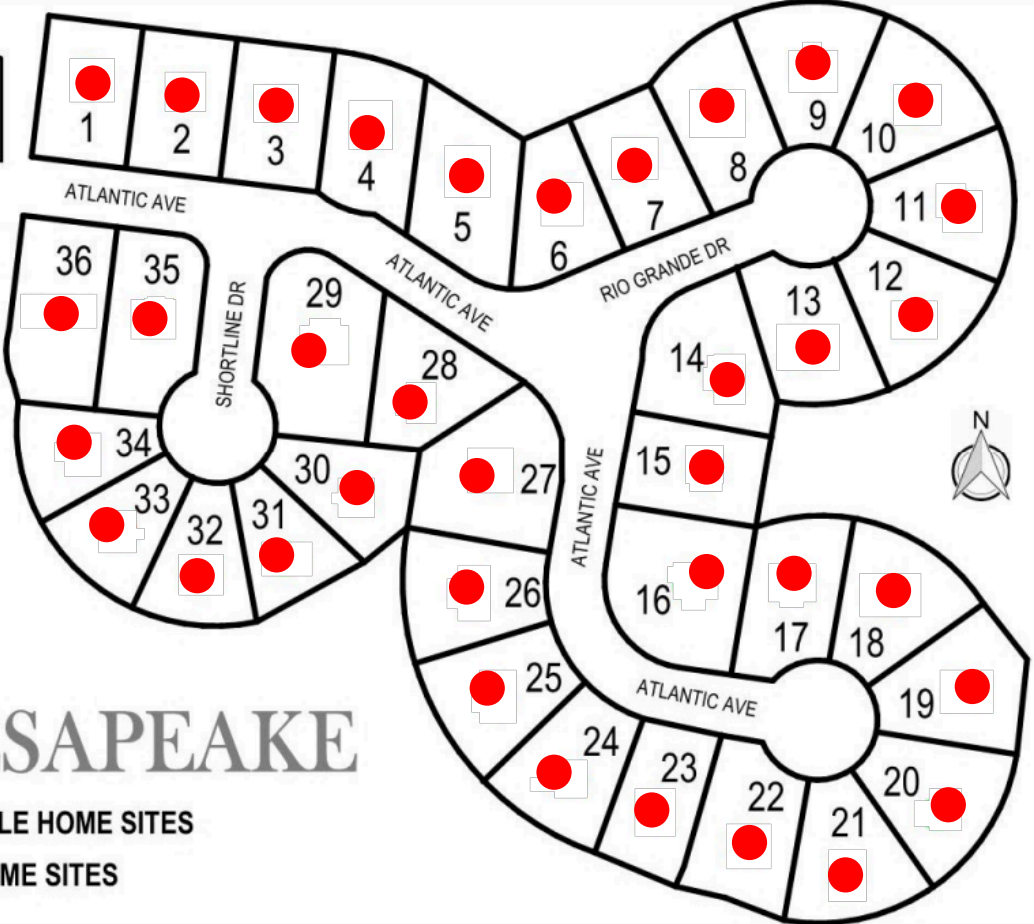

GRAND STATION BLVD

CHESAPEAKE

- AVAILABLE HOME SITES
- SOLD HOME SITES