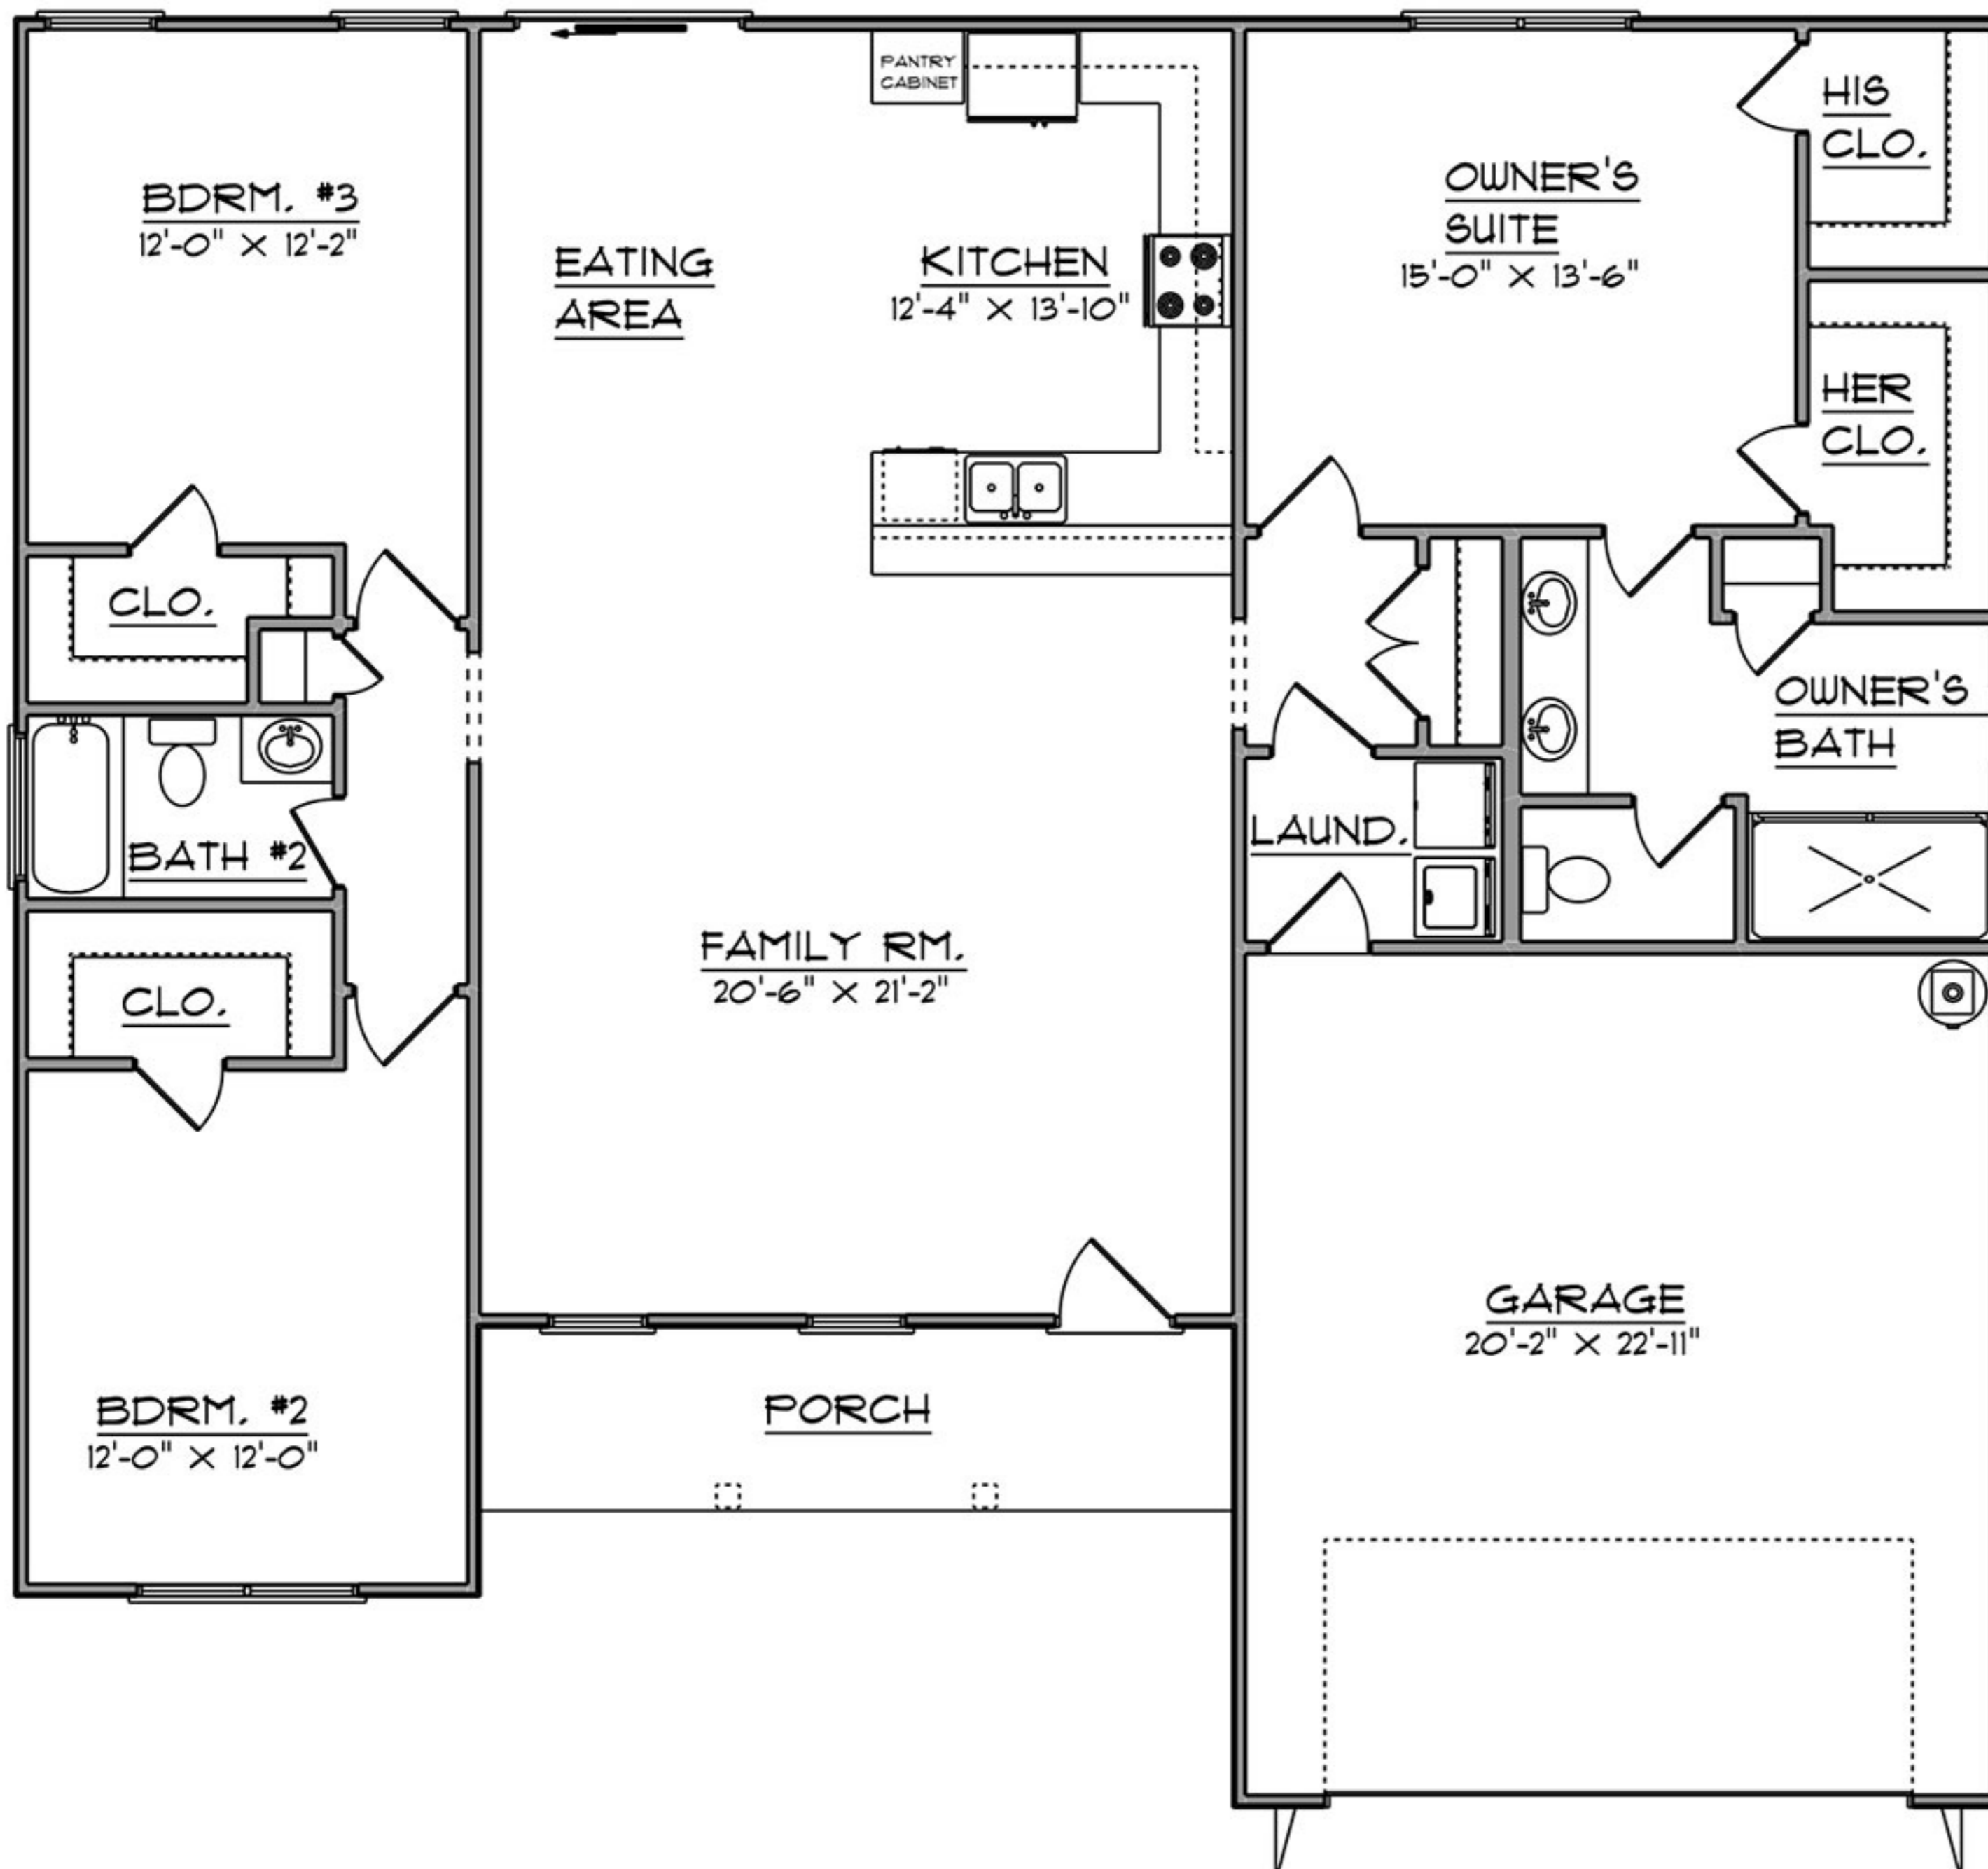

Standard Vinyl Elevation

THE PROVIDENCE

1781 SQ FT
 3 BR | 2 BA

Optional Brick Elevation

THE PROVIDENCE

1781 SQ FT
3 BR | 2 BA