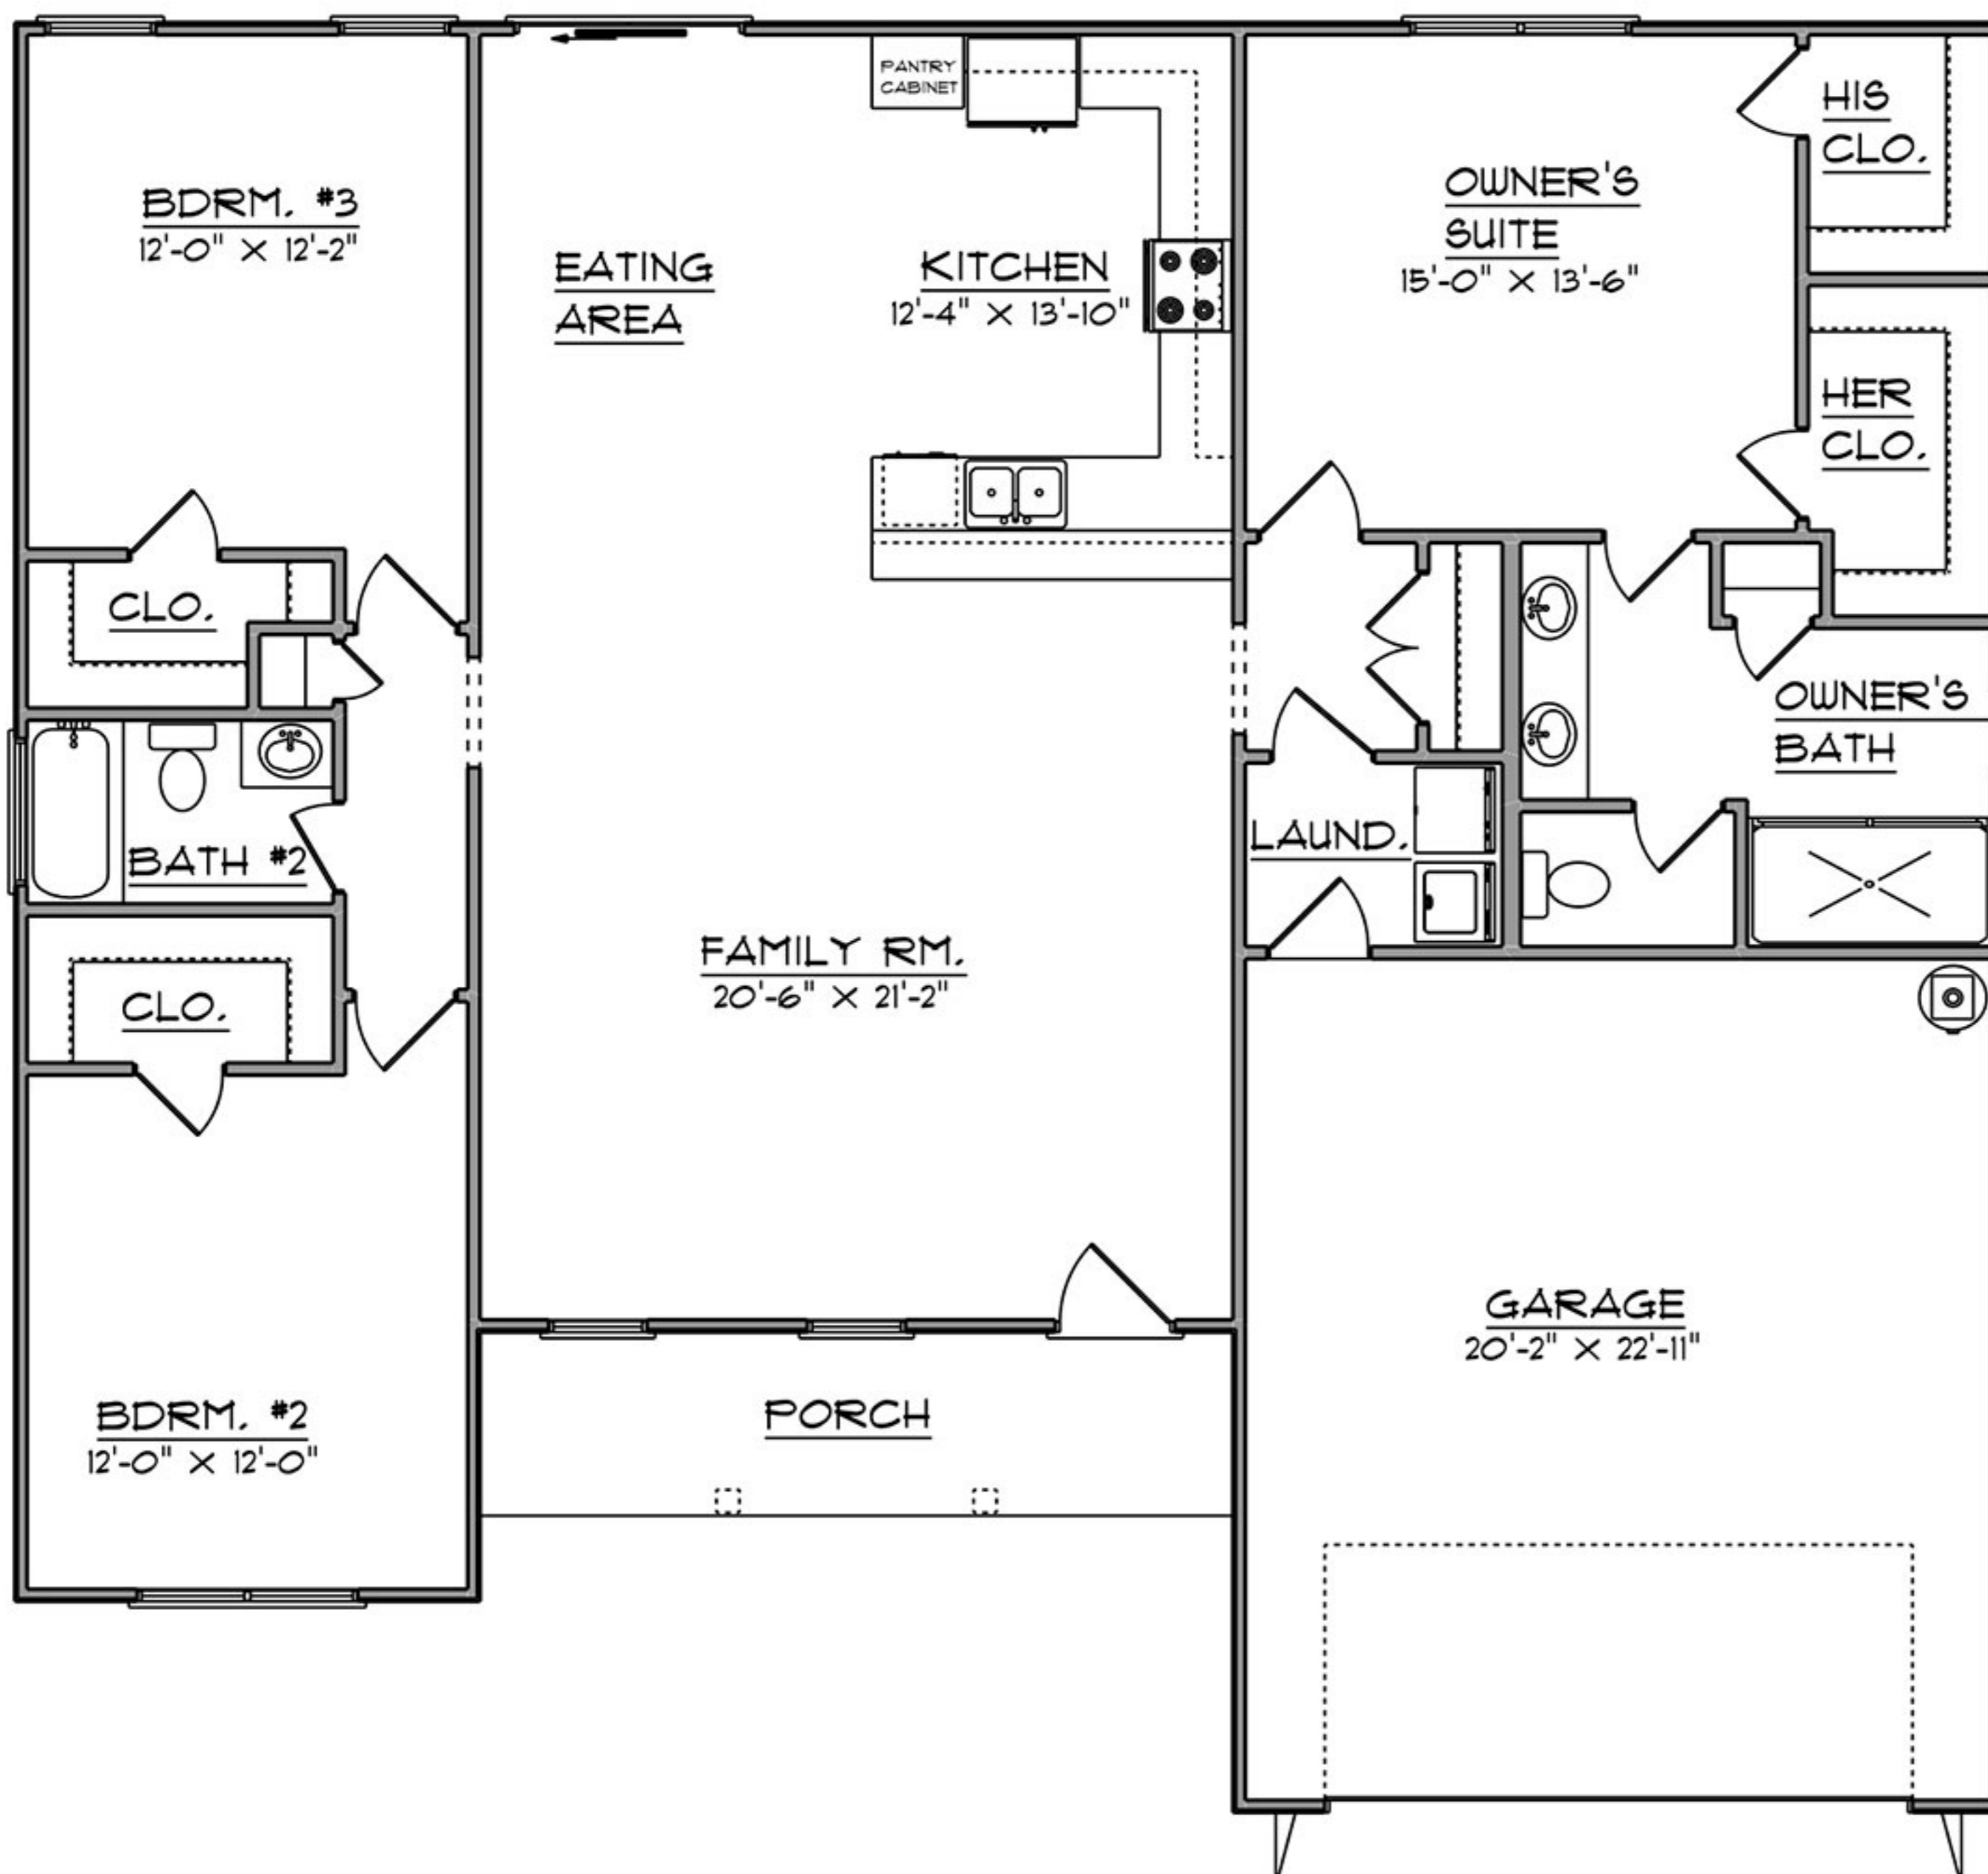

Standard Vinyl Elevation

THE PROVIDENCE

1781 SQ FT
 3 BR | 2 BA

Optional Brick Elevation

THE PROVIDENCE

1781 SQ FT
3 BR | 2 BA