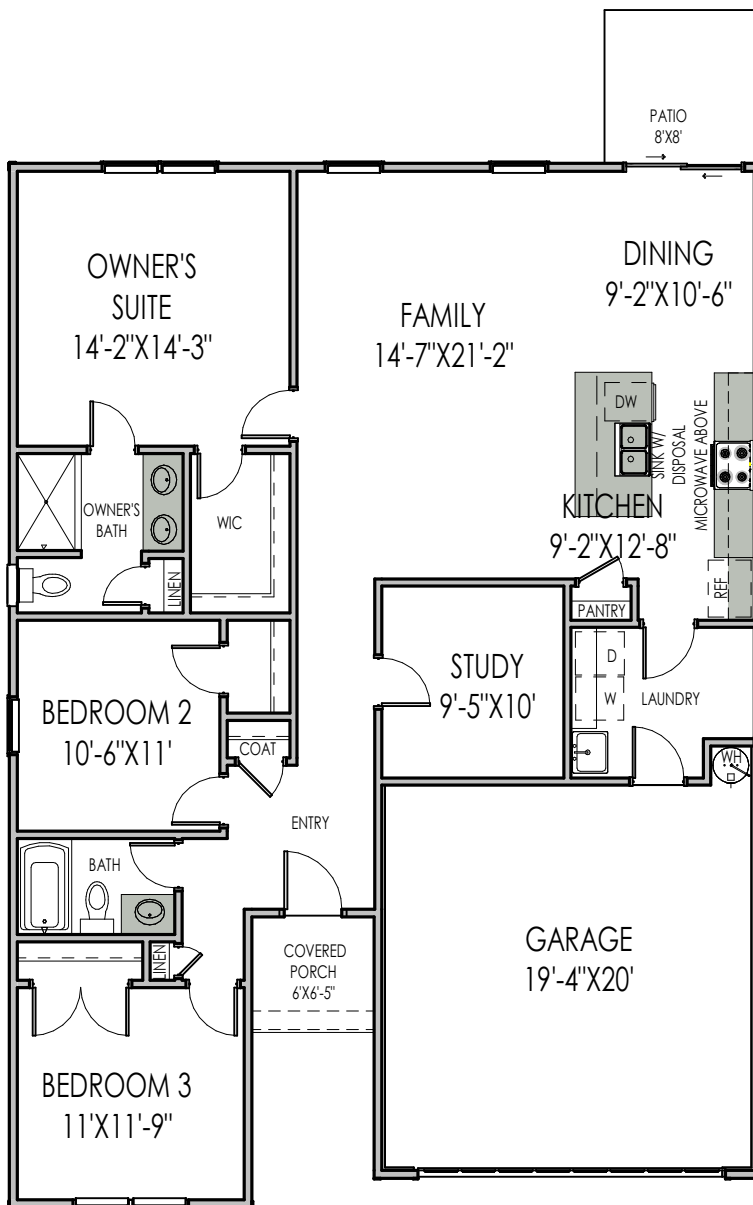

THE TYNE

1573 SQ FT
3 BR | 2 BA

NOTE: FINISH DIMENSIONS MAY VARY SLIGHTLY FROM THOSE SHOWN